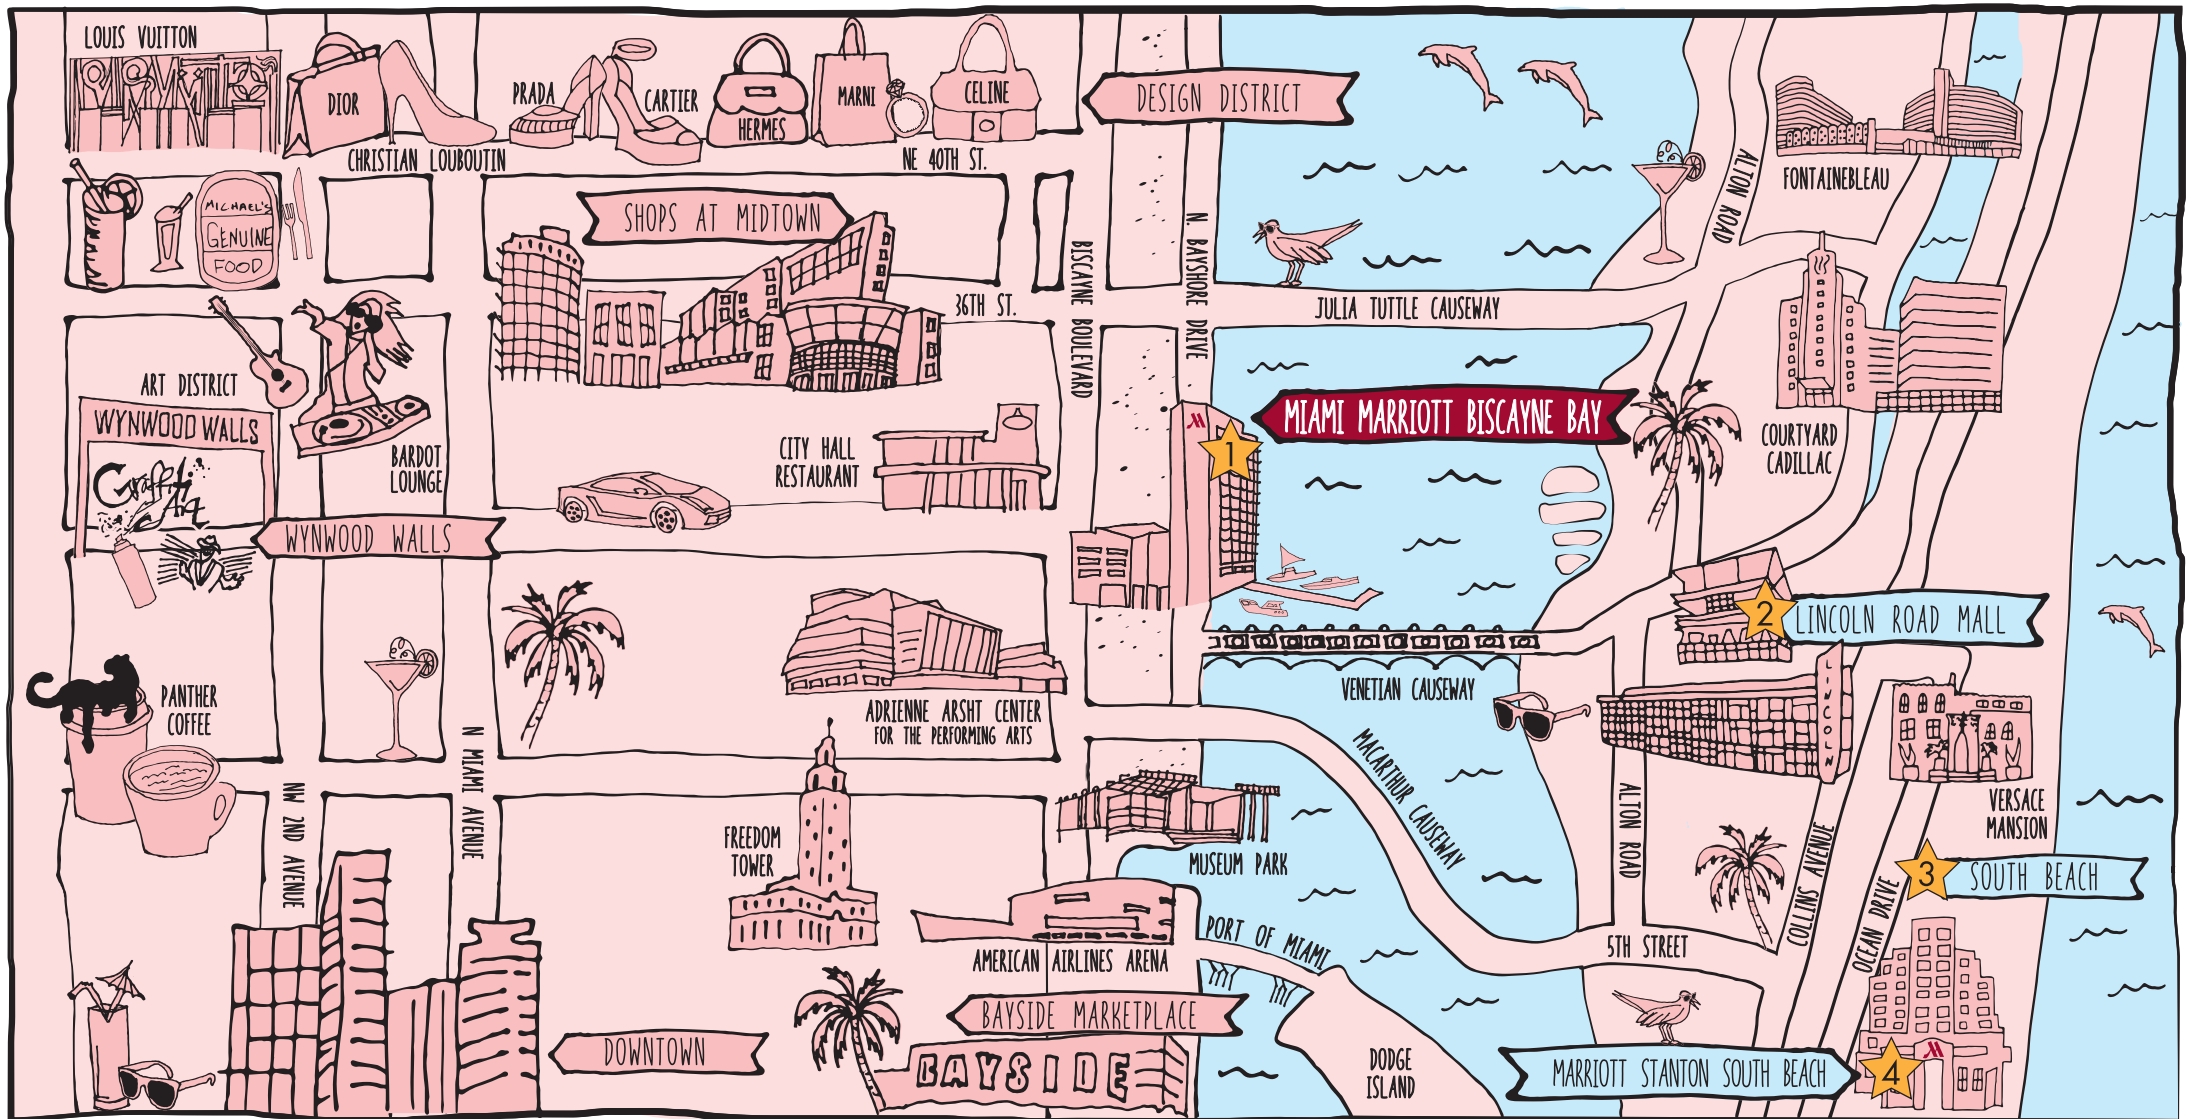

THE SOUTH BEACH SHUTTLE

THE SOUTH BEACH SHUTTLE (TIMES LISTED ARE DEPARTURES)

★ MIAMI MARRIOTT BISCAYNE BAY	★ LINCOLN ROAD MALL	★ SOUTH BEACH	★ STANTON MARRIOTT SOUTH BEACH
10:00 AM	10:20 AM	10:30 AM	10:40 AM
11:00 AM	11:20 AM	11:30 AM	11:40 AM
12:00 AM	12:20 AM	12:30 AM	12:40 AM
1:00 PM	1:20 PM	1:30 PM	1:40 PM
2:00 PM	2:20 PM	2:30 PM	2:40 PM
3:00 PM	3:20 PM	3:30 PM	3:40 PM
4:00 PM	4:20 PM	4:30 PM	4:40 PM
5:00 PM	5:20 PM	5:30 PM	5:40 PM
6:00 PM	6:20 PM	6:30 PM	6:40 PM
7:00 PM	7:20 PM	7:30 PM	7:40 PM

PLEASE INQUIRE WITH THE FRONT DESK FOR YOUR ALL-DAY TICKET TO EXPERIENCE MIAMI.

YOUR BRIDGE TO EVERYTHING MIAMI.

HOTEL MAP

GROUP EVENT SPACES

3 UNIQUE DINING OPTIONS AWAIT

CATCH GRILL + BAR

Perfect place to enjoy a memorable waterfront meal and hand-crafted cocktails. Daily happy hour 4pm-7pm. Open for breakfast, lunch and dinner. For reservations please dial 305-536-6414.