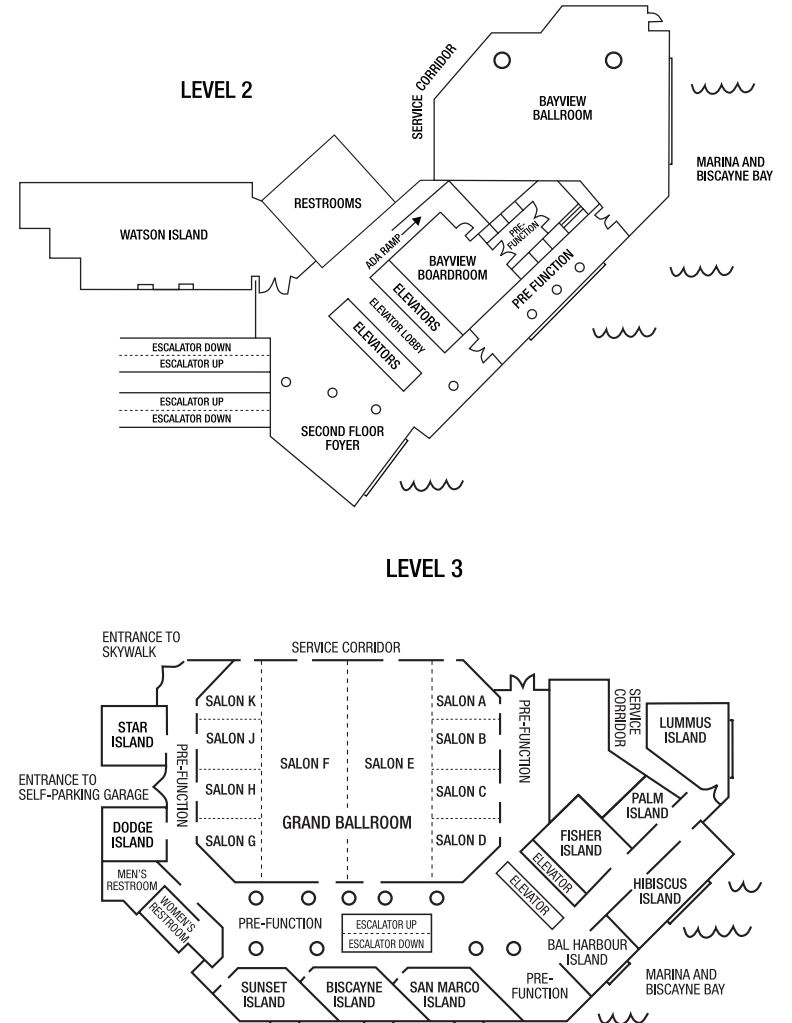

THE SOUTH BEACH SHUTTLE

THE SOUTH BEACH SHUTTLE (TIMES LISTED ARE DEPARTURES)

★ MIAMI MARRIOTT BISCAYNE BAY	★ LINCOLN ROAD MALL	★ SOUTH BEACH	★ STANTON MARRIOTT SOUTH BEACH
10:00 AM	10:20 AM	10:30 AM	10:40 AM
11:00 AM	11:20 AM	11:30 AM	11:40 AM
12:00 AM	12:20 AM	12:30 AM	12:40 AM
1:00 PM	1:20 PM	1:30 PM	1:40 PM
2:00 PM	2:20 PM	2:30 PM	2:40 PM
3:00 PM	3:20 PM	3:30 PM	3:40 PM
4:00 PM	4:20 PM	4:30 PM	4:40 PM
5:00 PM	5:20 PM	5:30 PM	5:40 PM
6:00 PM	6:20 PM	6:30 PM	6:40 PM
7:00 PM	7:20 PM	7:30 PM	7:40 PM

PLEASE INQUIRE WITH THE FRONT DESK FOR YOUR ALL-DAY TICKET TO EXPERIENCE MIAMI.

YOUR BRIDGE TO EVERYTHING MIAMI.

HOTEL MAP

GROUP EVENT SPACES

3 UNIQUE DINING OPTIONS AWAIT

CATCH GRILL + BAR

Perfect place to enjoy a memorable waterfront meal and hand-crafted cocktails. Daily happy hour 4pm-7pm. Open for breakfast, lunch and dinner. For reservations please dial 305-536-6414.

GROUP EVENT SPACES

Meet in 20,000 square feet of flexible event space spread out across 23 rooms.

**MARRIOTT
MIAMI
BISCAYNE BAY**

1633 N BAYSHORE DRIVE
 MIAMI, FLORIDA 33132
WWW.MARRIOTT.COM/MIABB
[f /MIAMIMARRIOTTBISCAYNEBAY](https://www.facebook.com/MIAMIMARRIOTTBISCAYNEBAY)