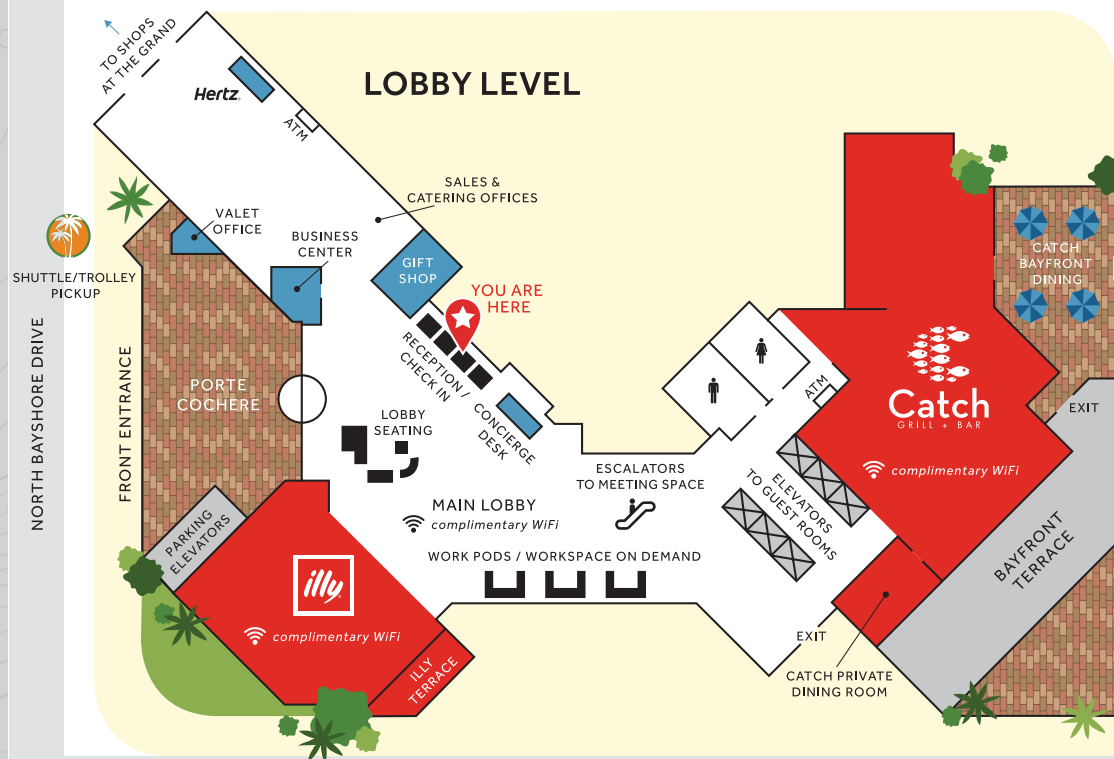

THE SOUTH BEACH SHUTTLE

THE SOUTH BEACH SHUTTLE (TIMES LISTED ARE DEPARTURES)

★ MIAMI MARRIOTT BISCAYNE BAY	★ LINCOLN ROAD MALL	★ SOUTH BEACH	★ STANTON MARRIOTT SOUTH BEACH
10:00 AM	10:20 AM	10:30 AM	10:40 AM
11:00 AM	11:20 AM	11:30 AM	11:40 AM
12:00 AM	12:20 AM	12:30 AM	12:40 AM
1:00 PM	1:20 PM	1:30 PM	1:40 PM
2:00 PM	2:20 PM	2:30 PM	2:40 PM
3:00 PM	3:20 PM	3:30 PM	3:40 PM
4:00 PM	4:20 PM	4:30 PM	4:40 PM
5:00 PM	5:20 PM	5:30 PM	5:40 PM
6:00 PM	6:20 PM	6:30 PM	6:40 PM
7:00 PM	7:20 PM	7:30 PM	7:40 PM

PLEASE INQUIRE WITH THE FRONT DESK FOR YOUR ALL-DAY TICKET TO EXPERIENCE MIAMI.

YOUR BRIDGE TO EVERYTHING MIAMI.

HOTEL MAP

GROUP EVENT SPACES

3 UNIQUE DINING OPTIONS AWAIT

CATCH GRILL + BAR

Perfect place to enjoy a memorable waterfront meal and hand-crafted cocktails. Daily happy hour 4pm-7pm. Open for breakfast, lunch and dinner. For reservations please dial 305-536-6414.

ESPRESSAMENTE ILLY CAFÉ

Offering coffee, pastries, sandwiches, salads, beer and wine. Open for breakfast, lunch and dinner.

POOL BAR

Fresh cocktails and breathtaking views from the 5th floor terrace pool. Open for lunch.

GROUP EVENT SPACES

Meet in 20,000 square feet of flexible event space spread out across 23 rooms.

**MARRIOTT
MIAMI
BISCAYNE BAY**

1633 N BAYSHORE DRIVE
 MIAMI, FLORIDA 33132
WWW.MARRIOTT.COM/MIABB
[f /MIAMIMARRIOTTBISCAYNEBAY](https://www.facebook.com/MIAMIMARRIOTTBISCAYNEBAY)